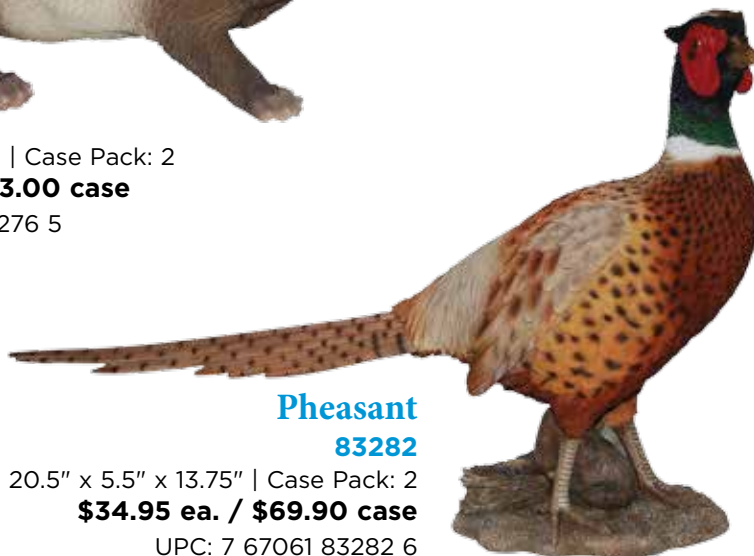

Pheasant
83282

20.5" x 5.5" x 13.75" | Case Pack: 2
$34.95 ea. / $69.90 case
UPC: 7 67061 83282 6